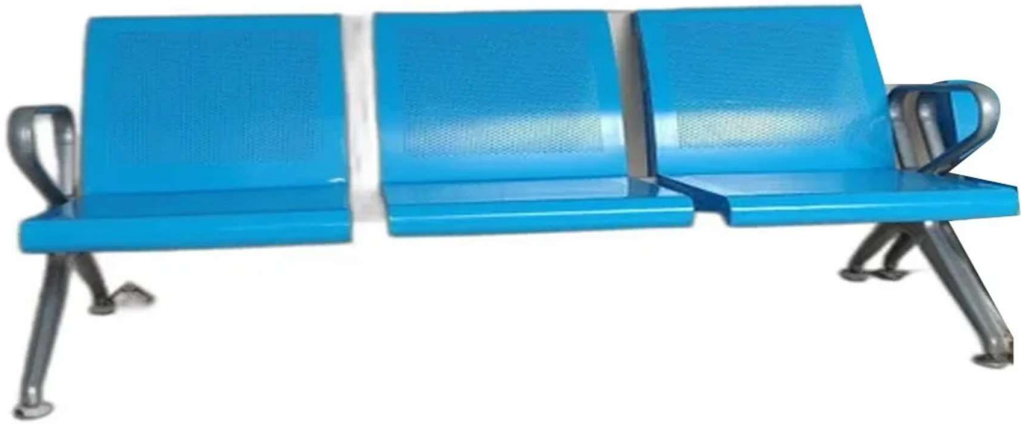

1m

19mm

BINDING CLIPPER

BINOCULARS

Paper Punch

WRITING WOODEN DESK

50 inches

72
inches

**OFFICE
WINDOW BLINDS**

COLORS)

SPIRAL NOTEBOOKS(DIFFERENT

MAKE: STAINLESS STEEL BENCH

COLOR: BLUE

MEASUREMENTS: 1800X630X800MM [L X W X H]

MAKE: STAPLER PINS

SIZE: 24/6

NO: 1000/ BOX

Stapler

BROWN LEATHER SOFA SEAT

PUSH PINS

ORDINARY OFFICE CHAIRS

36 INCHES WHITE HAEIR CEILING FAN

18 INCHES HAIER HRX 1803 WHITE STAND FAN

Metallic Filing Office 4 drawer Cabinets, color- ash

Clerical mesh Office seat, color- Black

Ergonomic height Adjustable Chairs

Cantilever mesh adjustable waiting office seat.

EXECUTIVE WOODEN TABLE WITH DRAWERS