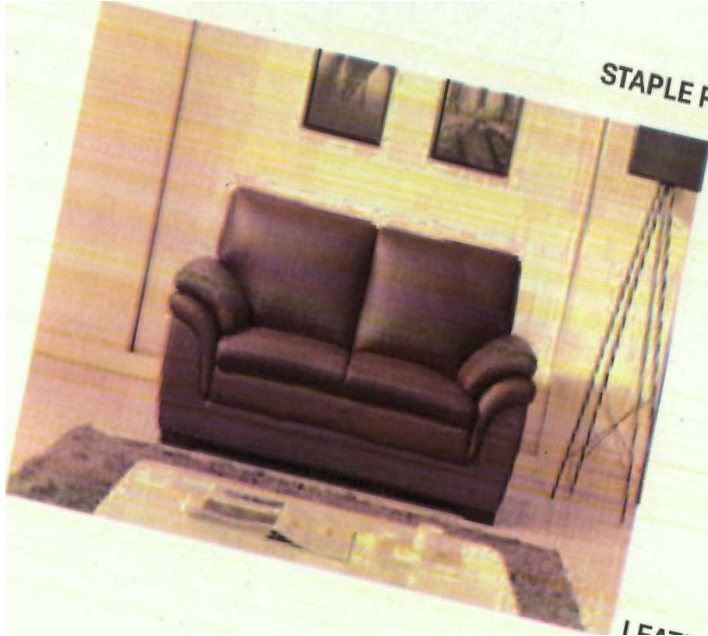

BROWN LEATHER SOFA SEAT