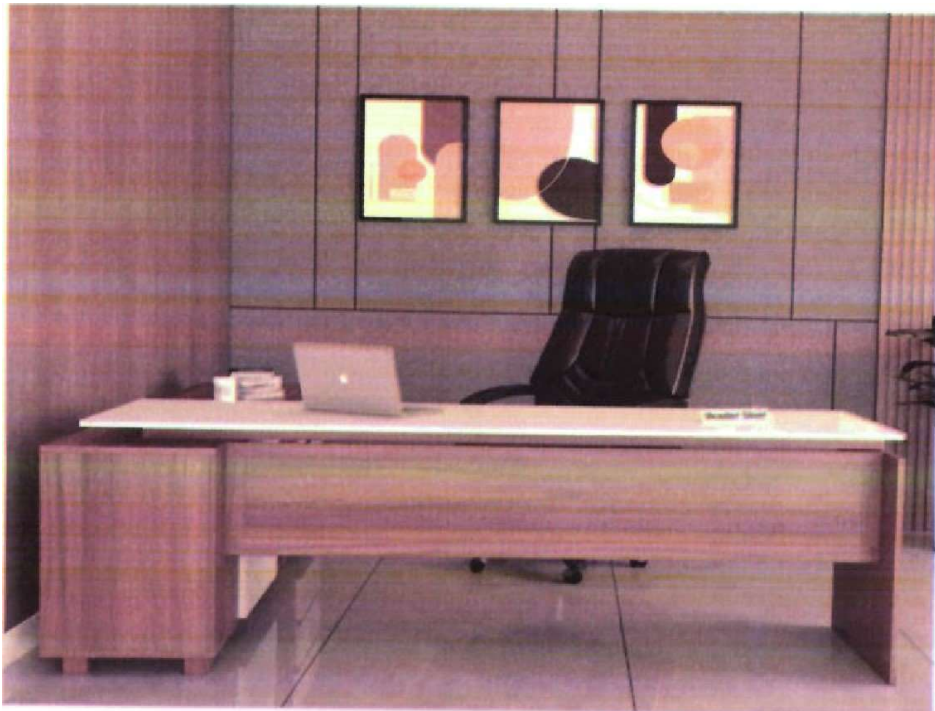

Clerical mesh Office seat, color- Black

Ergonomic height Adjustable Chairs

Cantilever mesh adjustable waiting office seat.

EXECUTIVE WOODEN TABLE WITH DRAWERS