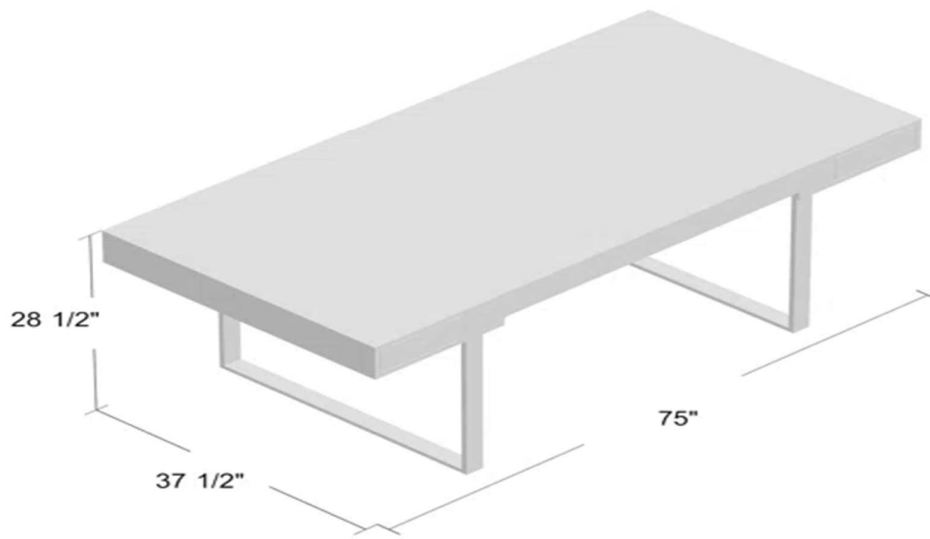

1m

19mm

BINDING CLIPPER

BINOCULARS

Paper Punch

WRITING WOODEN DESK

50 inches

72
inches

**OFFICE
WINDOW BLINDS**

COLORS)

SPIRAL NOTEBOOKS(DIFFERENT

MAKE: STAINLESS STEEL BENCH

COLOR: BLUE

MEASUREMENTS: 1800X630X800MM [L X W X H]

MAKE: STAPLER PINS

SIZE: 24/6

FILING PINS (MIXED COLORS)

AIR CONDITIONER

indoor

Outdoor

PAPER BOX FILE (MIXED COLORS)

Fridge

L X W X H

82cm X 44.5cm X 47.5cm

Clerical mesh Office seat, color- Black

Ergonomic height Adjustable Chairs

Cantilever mesh adjustable waiting office seat.

EXECUTIVE WOODEN TABLE WITH DRAWERS